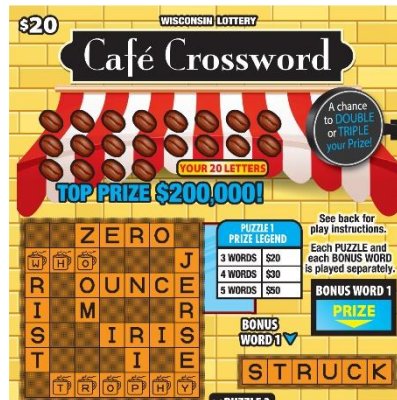

608.261.8412 or WILotteryCommunications@wisconsin.gov

Neshkoro Resident Wins \$200,000 Playing Café Crossword Third Top Prize Ticket Sold in Tomah

Dillon Gray of Neshkoro has won the third top prize of \$200,000 playing the *Café Crossword* scratch game.

Gray purchased the *Café Crossword* ticket at Tomah Quick Stop & Spirit Shop at 201 West Veterans Street in Tomah.

Retailers who sell winning tickets over \$599 receive an incentive of 2% of the winning ticket amount up to \$100,000.

This was the last \$200,000 top prize in the *Café Crossword* scratch game.

The odds of winning the top prize in Café Crossword are 1:228,000.

- END -

Find us at wilottery