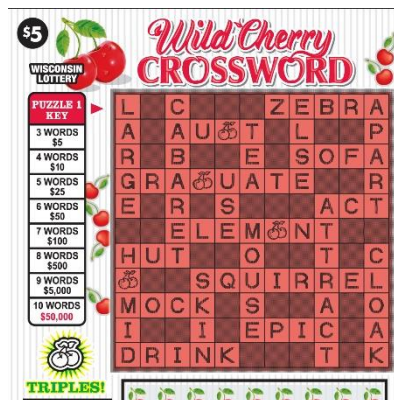

Wisconsin Lottery

DEPARTMENT OF REVENUE

2135 RIMROCK ROAD - MS231 • P.O. BOX 8941 • MADISON, WISCONSIN 53708-8941 • www.wilottery.com

FOR IMMEDIATE RELEASE

August 28, 2018

CONTACT Wisconsin Lottery Communications

608.261.8412 or WILotteryCommunications@wisconsin.gov

Wild Cherry Crossword Scratch Game Has First $50,000 Winner Ticket Sold in Beloit

Penny Visgar of Beloit has won the first top prize of $50,000 playing the *Wild Cherry Crossword* scratch game.

Visgar purchased the *Wild Cherry Crossword* ticket at Stop-N-Go at 907 East Inman Parkway in Beloit.

Retailers who sell winning tickets over $599 receive an incentive of 2% of the winning ticket amount up to $100,000.

There are a total of three $50,000 top prizes in the *Wild Cherry Crossword* scratch game – **two $50,000 top prizes are still available**. In addition to the three top prizes, players can win between $5 and $5,000.

Each ticket costs $5.

The odds of winning the top prize in *Wild Cherry Crossword* are 1:720,000

- END -

Find us at wilottery