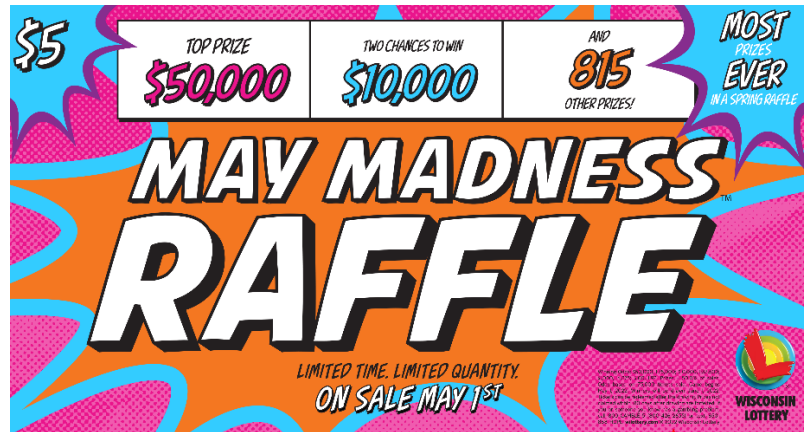

May 2, 2022

FOR IMMEDIATE RELEASE

May Madness Raffle on Sale Now

Most prizes ever for spring raffle

MADISON, Wis. – The limited time, limited quantity [May Madness Raffle](#) returned on May 1, 2022. The widely anticipated lotto game from the Wisconsin Lottery has one top prize of \$50,000, two chances to win \$10,000, and 815 other prizes – the most prizes ever offered in a spring raffle.

75,000 tickets, which print from the Lottery terminal, are available at all Wisconsin Lottery retailers for \$5 each. Often quick to sell out, tickets will be sold in numerical order starting with 00001. In 2021, *May Madness Raffle* tickets sold out in 13 days! Tickets must be purchased before the June 1, 2022 drawing.

Last year's \$50,000 top prize-winning ticket was sold by **Trig's Shell Mart**, 232 S. Courtney St., in Rhinelander. Winning numbers will be available the evening of June 1, 2022 at wilottery.com/games/raffles and Lottery retailers. Winning tickets can be redeemed after the drawing.